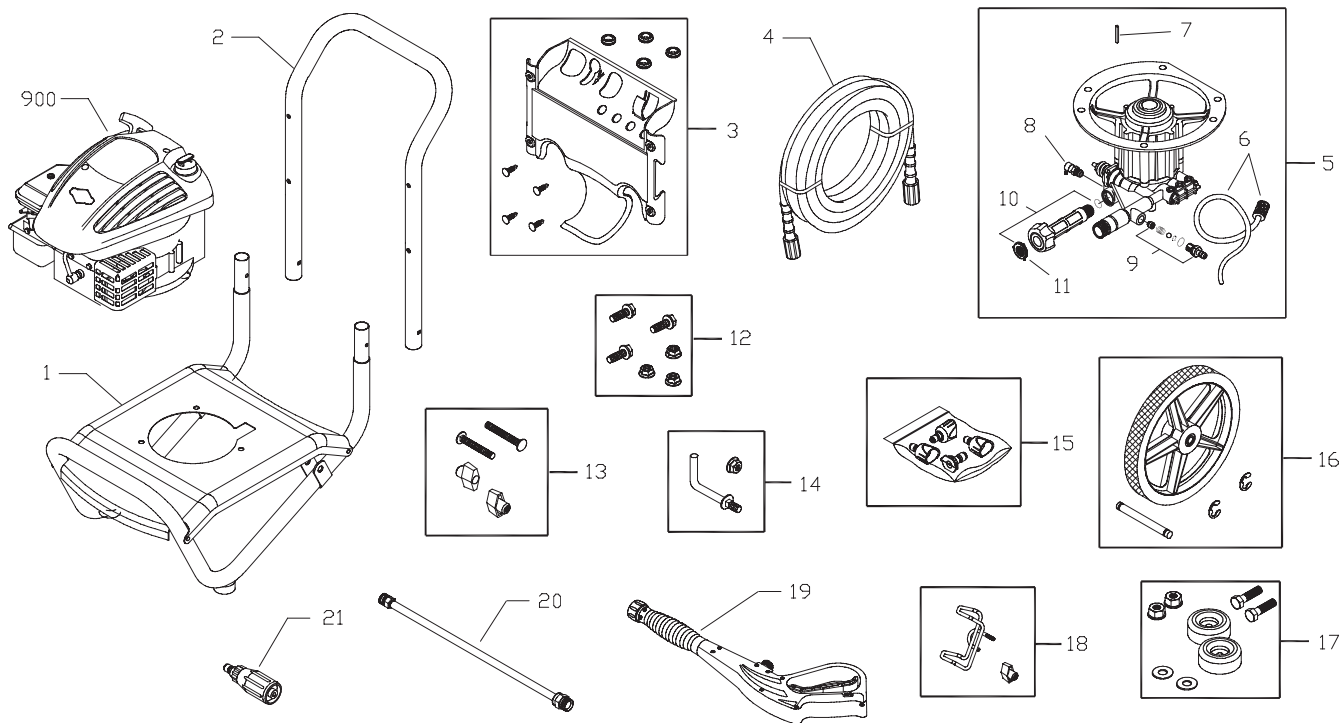

Illustrated Parts List

**Pressure Washer / Lavadora de Presión
Model / Modelo 020245-3**

Questions? Preguntas?

Helpline - 1-888-611-6708 M-F 8-5 CT

Troy-Bilt® is a registered trademark of Troy-Bilt, LLC and is used under license to Briggs & Stratton Power Products.

Item	Part #	Description
1	196471GS	BASE, w/Mounts
2	P195428GS	HANDLE
3	197122GS	KIT, Billboard w/Decals
	195964GS	Clip, Tree
	30809GS	Grommet
4	196006GS	HOSE
5	200200GS	ASSY, Pump
6	189971GS	Kit, Chemical Hose
7	23139GS	Key
8	194298GS	Valve, Thermal Relief
9	200279GS	Kit, Chemical Injection
10	200278GS	Kit, Water Inlet
11	B2384GS	Filter, Inlet
12	192525GS	KIT, Pump Mounting Hardware
13	B2203GS	KIT, Handle Connector
14	192309GS	KIT, Hook, Base
15	195943GS	KIT, Nozzles
	198841GS	Nozzle, Plastic, Soap
	195842AEGS	Nozzle, Project Pro, Red
	201580XGS	Nozzle, Project Pro, Orange
	195842RGS	Nozzle, Project Pro, Yellow
16	196439GS	KIT, Wheel
	195454GS	Axle
	192050GS	E-Ring

Item	Part #	Description
17	192310GS	KIT, Vibration Mount
18	202200GS	KIT, Gun Holder
19	199117GS	GUN
20	200595GS	WAND
21	195854GS	TURBO
900	§	ENGINE

Items Not Illustrated

201619GS	MANUAL, Operator's
MS5573	MANUAL, Engine
194256GS	KIT, Tag/Warning, Service
BB3061BGS	OIL BOTTLE
87815GS	GOGGLES
794693	LABEL, Warning
793973	ASSY, Shroud Label
196219GS	DECAL, Engine Shroud